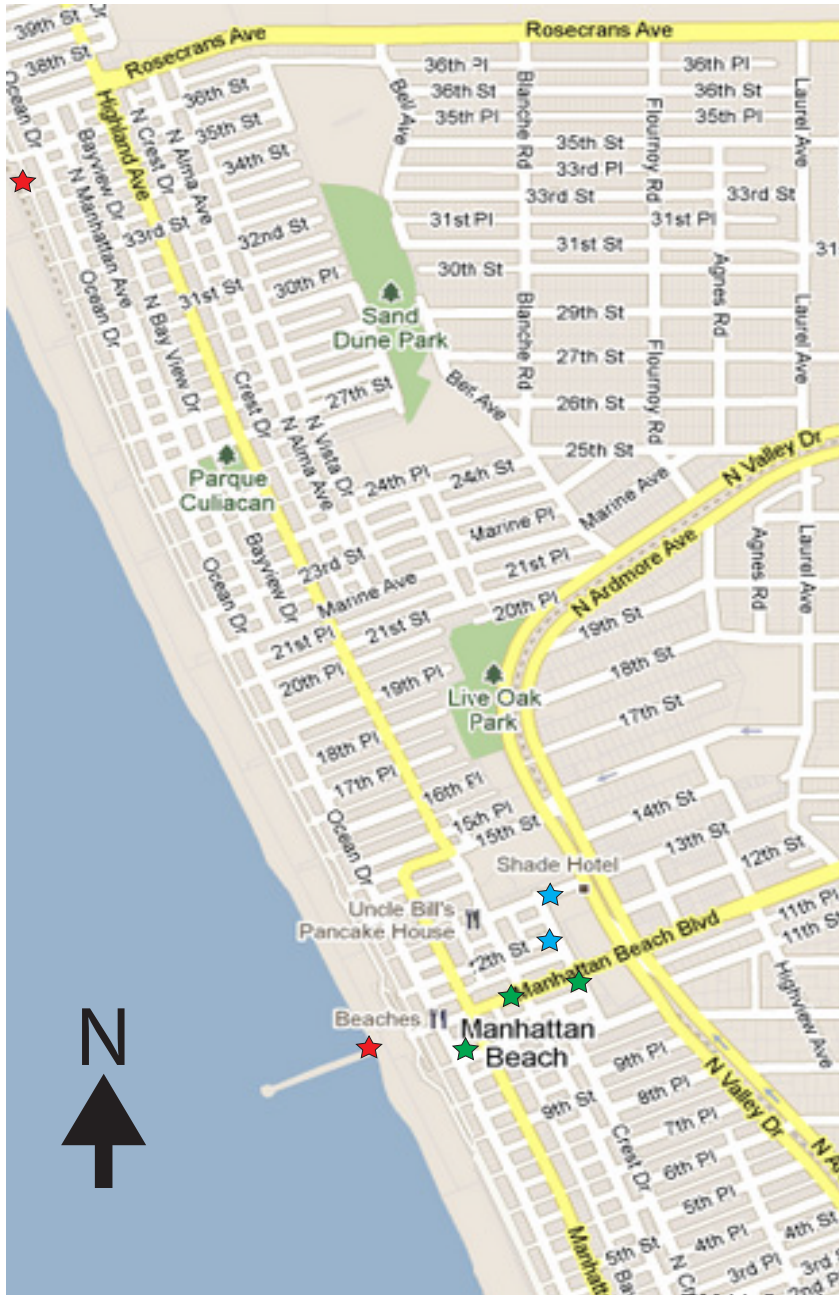

Bike Rack  
Locations  
and Styles

Better bike racks, better living

# LMB

Leadership Manhattan Beach  
class of 2011

**Ribbon Cutting May 14th  
On Manhattan Beach Pier @ 3:00 pm**

*Pier Entrance:* Five wave racks.  
*El Porto Parking Lot:* Five wave racks.

*13th Street near Farmer's Market:*

Eight hoop racks.

*12th Street Parking Structure:*

Five hoop racks.

*Ocean Drive Parking:* Four hitch posts.

*Street Sites:* Six hitch Posts - Jamba Juice, Starbucks, Koffee Kart, Pages.

FOR MORE INFORMATION VISIT: [LMBBIKERACKS.COM](http://LMBBIKERACKS.COM)